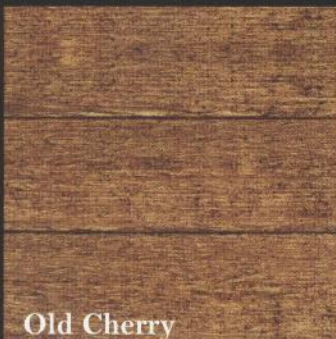

## The Rustic Series

The look of natural cedar combined with the durability and low maintenance of fiber cement siding. Unlike semi-transparent stained fiber cement products, our patented, two coat, baked on, latex finish system is designed for performance on fiber cement siding. Don't be fooled by look a like products! The Weiss Rustic series utilizes latex paint which is the only coating recommended by the major fiber cement manufacturers.

## *The Rustic Series*

Summer Wheat

Rosewood

River Rock

The durability of fiber cement with the natural look of wood.

Old Cherry

Winter Bark

Aspen Ridge

Actual color may vary slightly from photographs

[www.weissinc.net](http://www.weissinc.net)