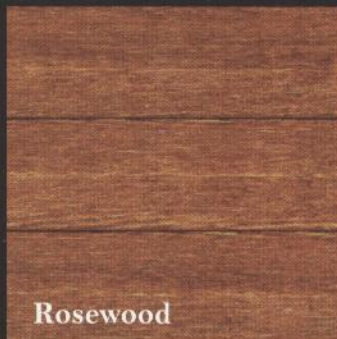

Weiss Coating System

The Rustic Series

Rosewood

The durability of fiber cement with the natural look of wood.

Actual color may vary slightly from photographs

www.weissinc.net